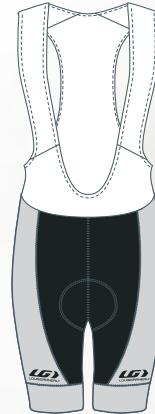

FEATURES

Fully sublimated
Full length hidden zip
3 back pockets

FABRIC

Diamond
Light Micro-Airdry®

\$69.95
SETUP INCLUDED

BIB

PERFORMANCE VUELTA BIB

4E58189 ♂ | 4E58260 ♀

FEATURES

Partly sublimated
Powerband
Flatlock seams
1 back pocket

FABRIC

Ultra Signature
Pro + LYCRA® fiber
Power Mesh

CHAMOIS OPTIONS

4MOTION + \$5
5MOTION + \$10

\$119.90 | TOTAL VALUE
SETUP INCLUDED | JERSEY & BIB