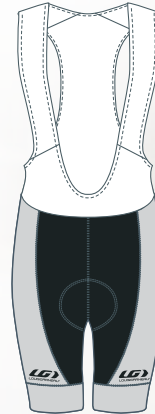

### FEATURES

Fully sublimated  
Full length hidden zip  
3 back pockets

## BIB

PERFORMANCE VUELTA BIB

4E58189 ♂ | 4E58260 ♀

ROAD PERFORMANCE

MTB

### FEATURES

Partly sublimated  
Powerband  
Flatlock seams  
1 back pocket