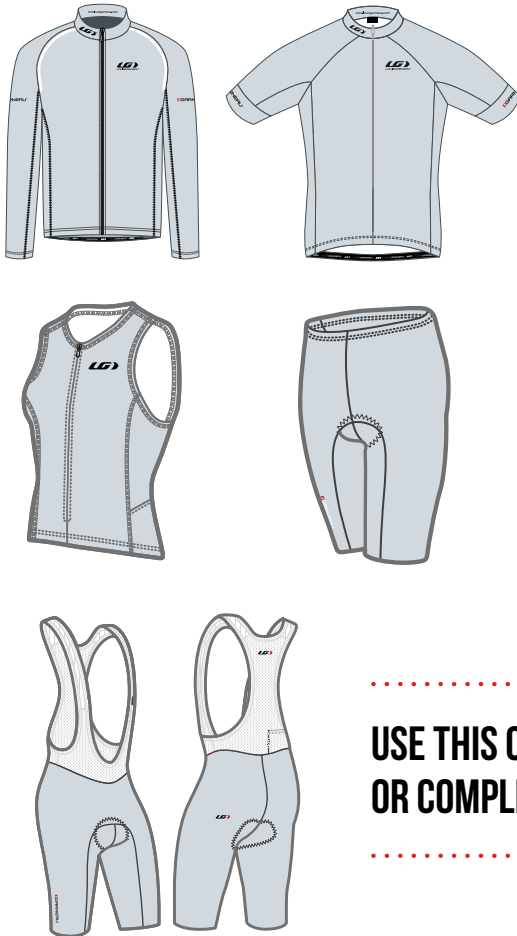

Contact us now!
1-800-448-1984 | teamusa@louisgarneau.us

2014 CUSTOM PROMOTION

WHEN PLACING A CUSTOM ORDER OF \$5,000 AND MORE,
RECEIVE 10% IN ADDITIONAL PRODUCT VALUE ON THE TOTAL
OF YOUR CURRENT CUSTOM ORDER.

ELITE

CLOTHING CHOICES

ACCESSORIES

ACCESSORY CHOICES

USE THIS OCCASION TO DISCOVER OUR ELITE PRODUCTS
OR COMPLETE YOUR ORDER WITH ACCESSORIES.