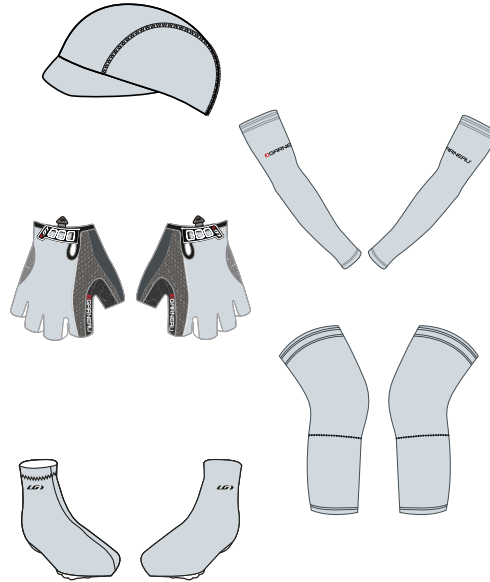

Contact us now!
1-800-448-1984 | teamusa@louisgarneau.us

2014 CUSTOM PROMOTION

WHEN PLACING A CUSTOM ORDER OF \$5,000 AND MORE,
RECEIVE 10% IN ADDITIONAL PRODUCT VALUE ON THE TOTAL
OF YOUR CURRENT CUSTOM ORDER.

ELITE

CLOTHING CHOICES

ACCESSORIES

ACCESSORY CHOICES

USE THIS OCCASION TO DISCOVER OUR ELITE PRODUCTS
OR COMPLETE YOUR ORDER WITH ACCESSORIES.