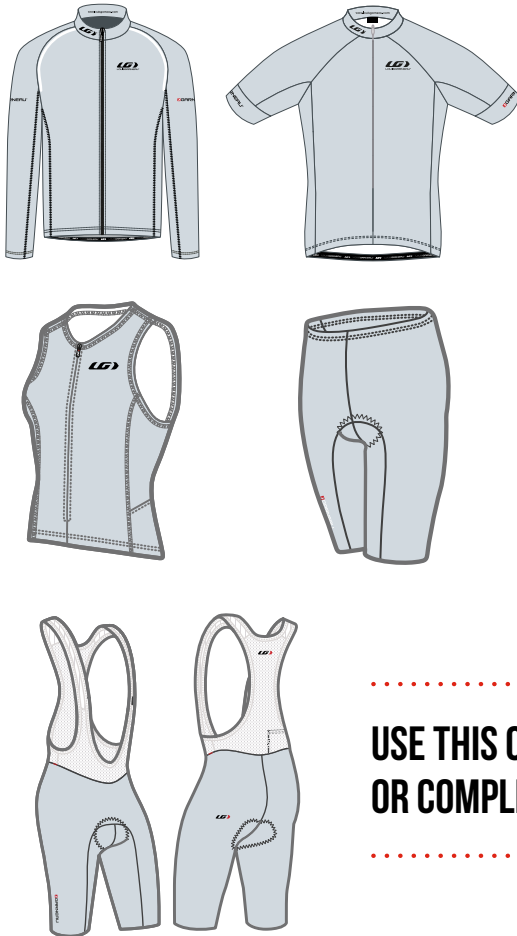

**WHEN PLACING A CUSTOM ORDER OF \$5,000 AND MORE,
RECEIVE 10% ADDITIONAL IN PRODUCT VALUE ON THE TOTAL
OF YOUR CURRENT CUSTOM ORDER.**

ELITE

CLOTHING CHOICES

ACCESSORIES

ACCESSORY CHOICES

**USE THIS OCCASION TO DISCOVER OUR ELITE PRODUCTS
OR COMPLETE YOUR ORDER WITH ACCESSORIES.**