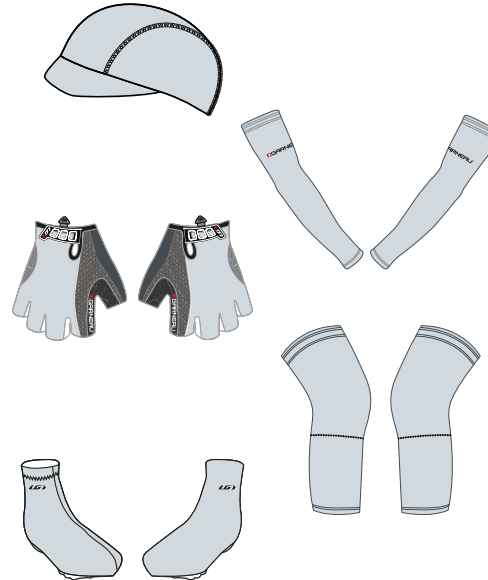

**WHEN PLACING A CUSTOM ORDER OF \$5,000 AND MORE,
RECEIVE 10% ADDITIONAL IN PRODUCT VALUE ON THE TOTAL
OF YOUR CURRENT CUSTOM ORDER.**

ELITE

CLOTHING CHOICES

ACCESSORIES

ACCESSORY CHOICES

**USE THIS OCCASION TO DISCOVER OUR ELITE PRODUCTS
OR COMPLETE YOUR ORDER WITH ACCESSORIES.**